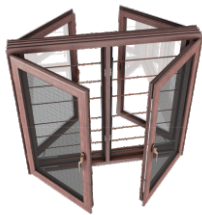

TWIN SASH GRILL & MESH WINDOWS

VEKA Twin Sash Grill & Mesh Windows are aesthetically superior. Available in I-60 Casement series, they come with multi-point locking hardware that provides safety and security, and keeps insects out. There is also a grill-only option, without a mosquito screen.

TILT & TURN WINDOWS

VEKA Tilt & Turn Windows provide an avant-garde look to your house. They are inward opening, available in I-60 Casement Series, and ensure good ventilation. They provide a higher degree of flexibility suitable for any building type.