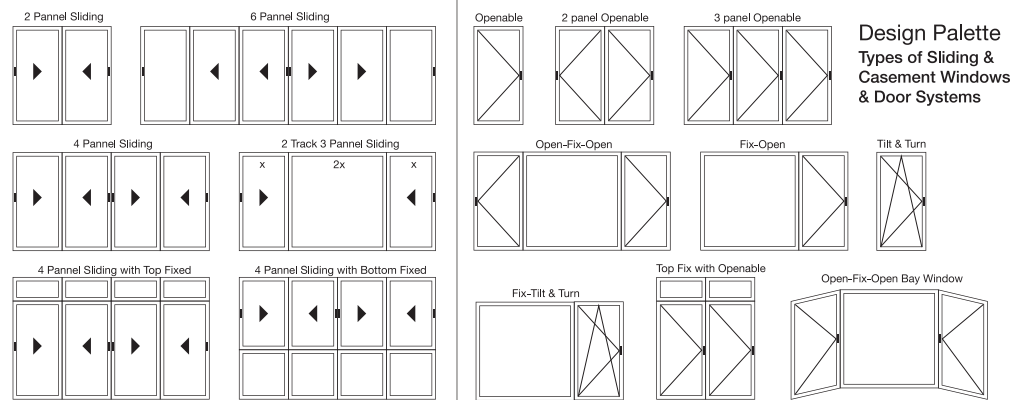

## HANDLE OPTIONS

## COLOUR OPTIONS

## MOSQUITO NET

Mosquito net provides a very elegant screening solution for the high quality windows of your home by ensuring that their design and the view remain unchanged. It blends seamlessly with the window, providing protection from insects and to match the interiors at the same time. The screen disappears out of sight when not needed to restore the view. The maximum dimension possible is width 5m and height 3.3m.