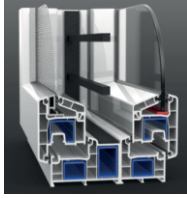

PRODUCT RANGE

CASEMENT SERIES

The I-60 Series is designed for casement doors, windows, and windows with grill and mesh. It provides options of single and double glazing, ranging from 5 mm to 32 mm. The system comes with co-extruded glazing beads for better finishing and easy installation.

SLIDING SERIES

The 1-50, 1-60, I-64 & I-75 Series are designed for sliding doors and windows. The wide range provides flexibility to fabricators and end-users. They are available in 2-track, 2-track with fly-screen, 3-track etc., to suit specific customer requirements, with options of single glazing and double glazing, ranging from 5 mm to 24 mm

COMBINATION SYSTEMS

A wide range of combinations (sliding + casement) is possible with custom-built aluminum couplers to meet different architectural needs.

- Casement + Casement Fixed
- Casement + Top Hung
- Sliding + Casement Fixed

Casement Window with Grill & Mesh